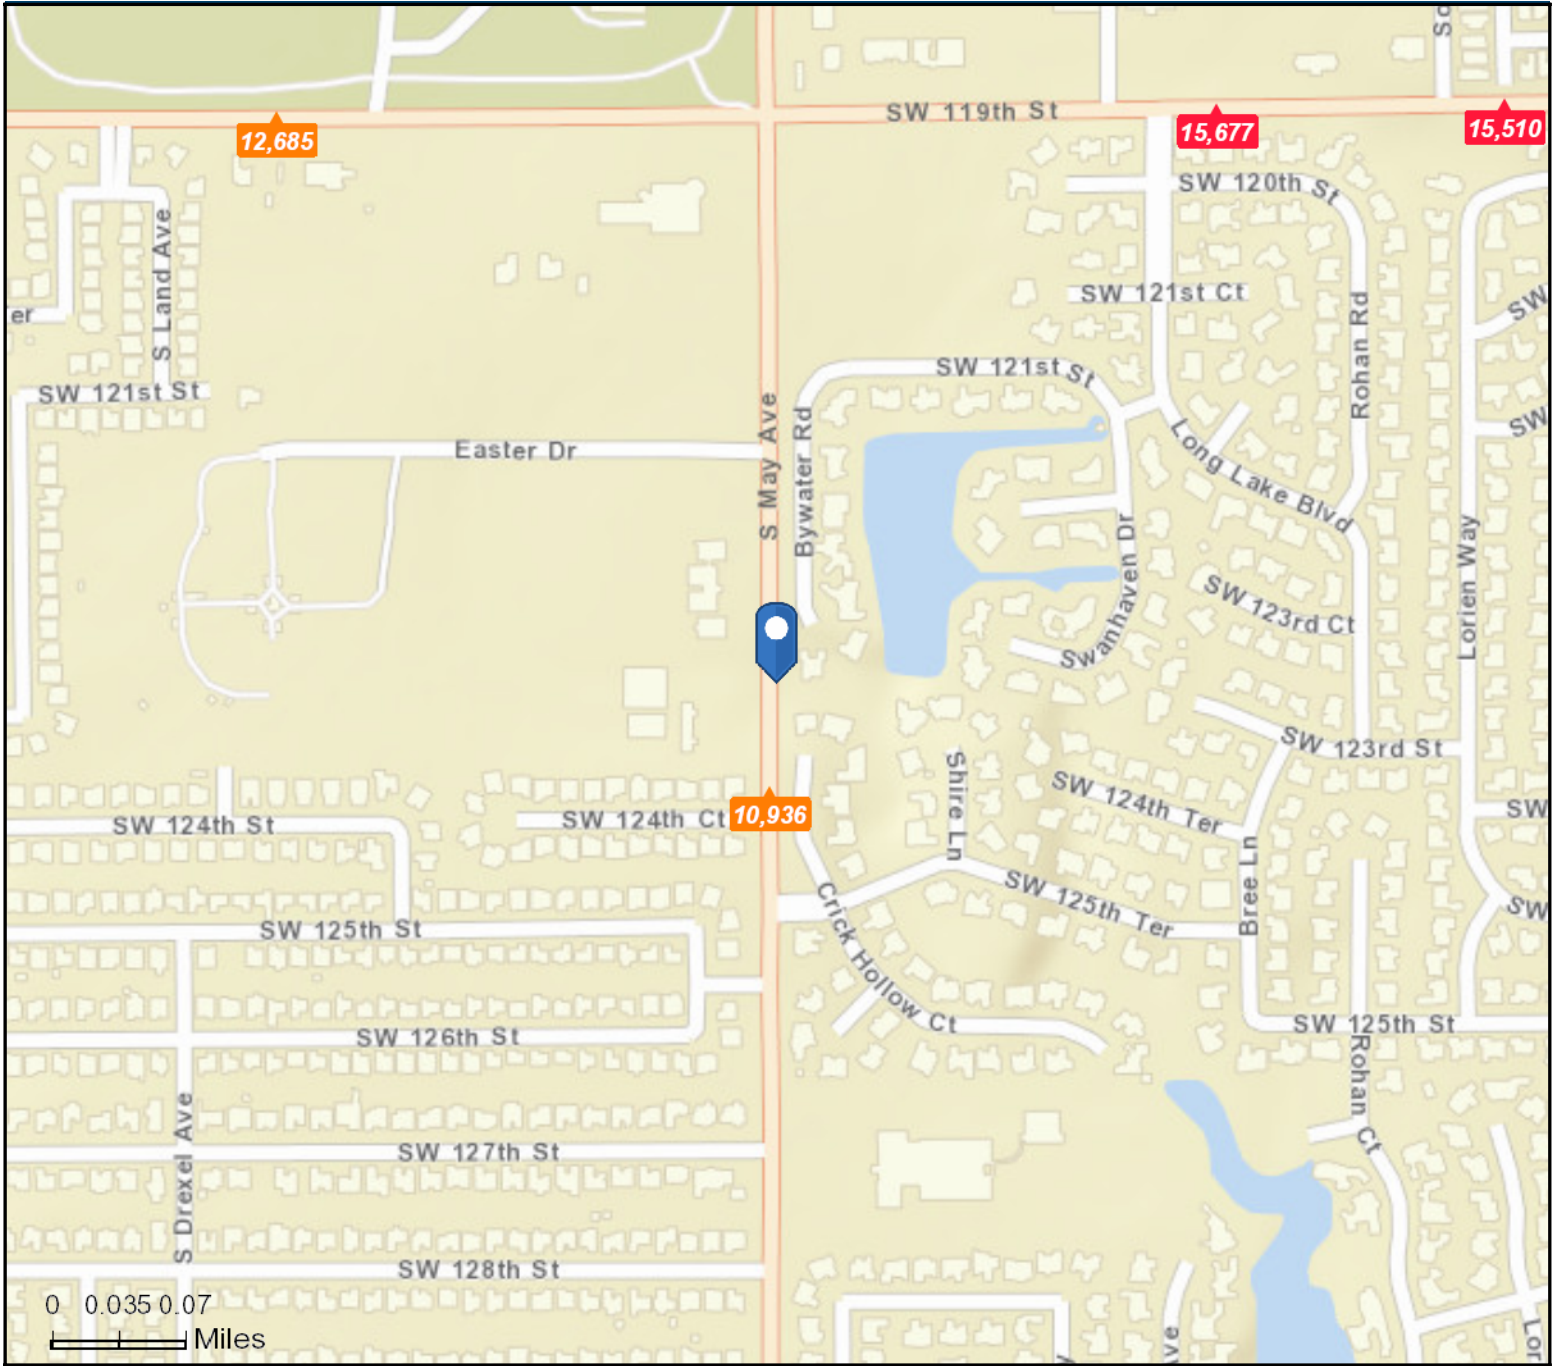

12408 S May Ave, Oklahoma City, Oklahoma, 73170 2
 12408 S May Ave, Oklahoma City, Oklahoma, 73170
 Rings: 1, 3, 5 mile radii

Prepared by Esri
 Latitude: 35.34434
 Longitude: -97.56528

- Average Daily Traffic Volume**
- ▲ Up to 6,000 vehicles per day
 - ▲ 6,001 - 15,000
 - ▲ 15,001 - 30,000
 - ▲ 30,001 - 50,000
 - ▲ 50,001 - 100,000
 - ▲ More than 100,000 per day