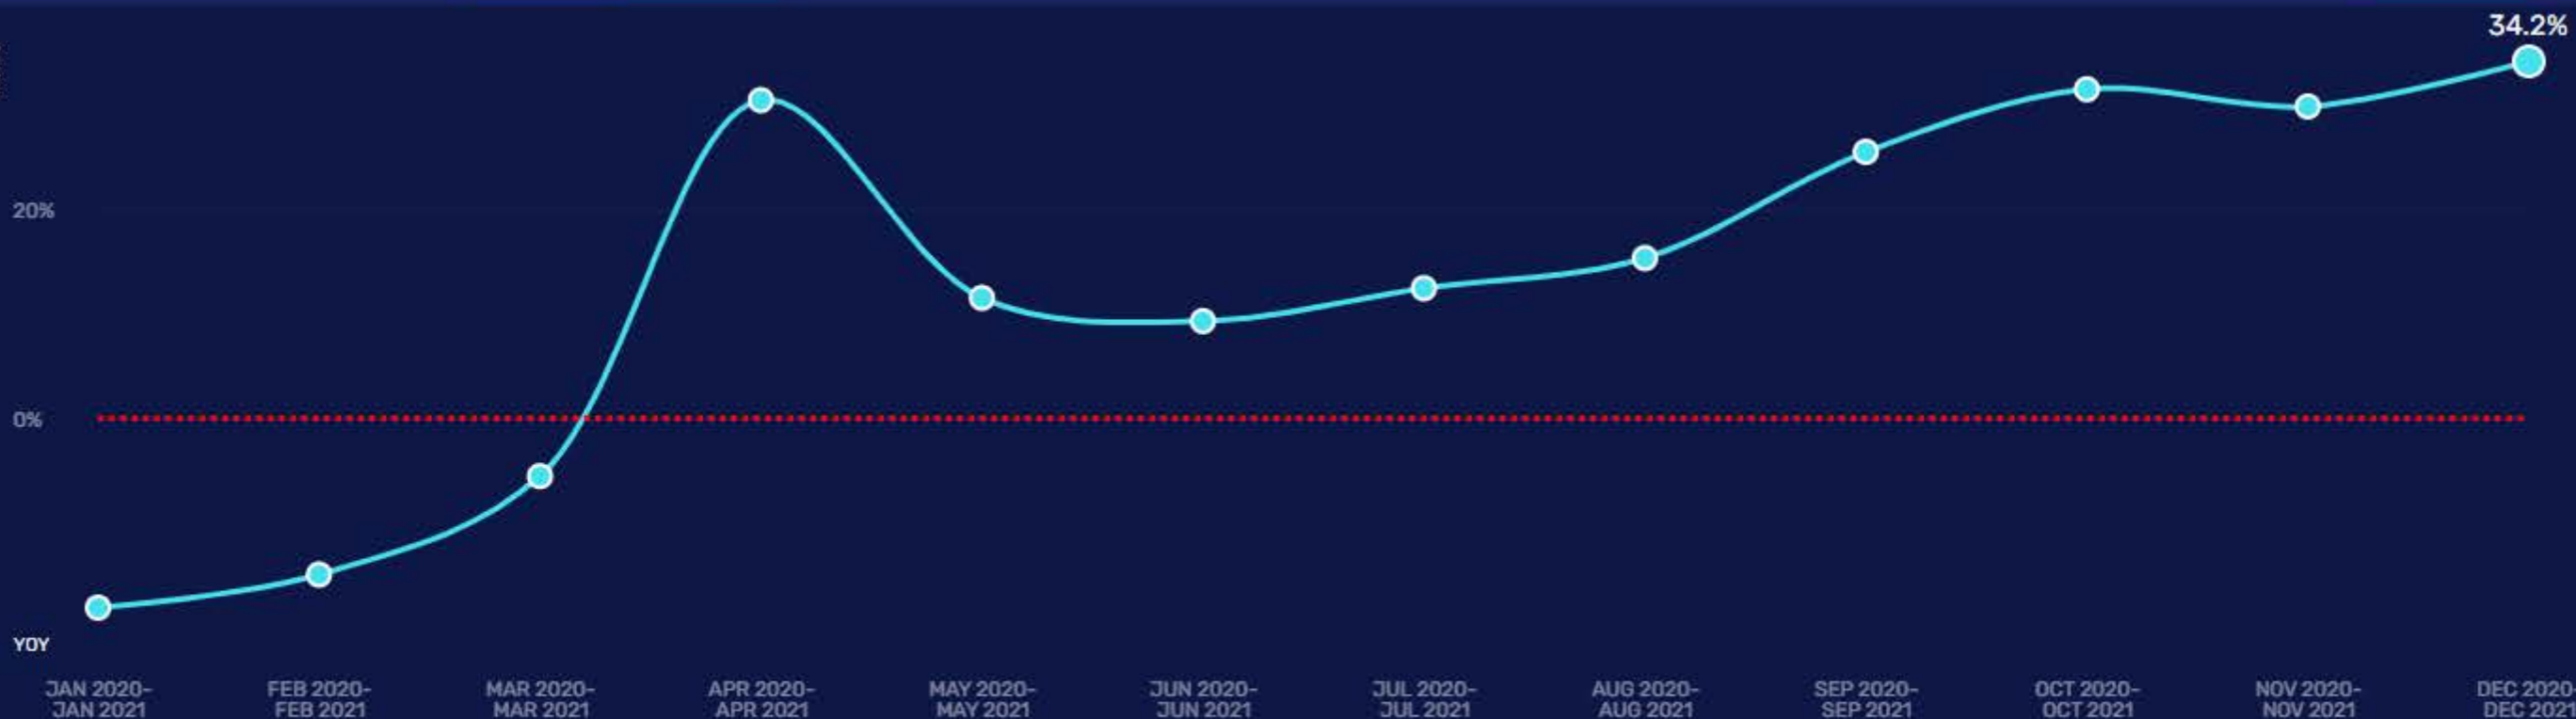

Visits

Visitors

View In:

% Change

Total Visits

12 MONTH TRENDING

HOUR OF DAY

DAY OF WEEK

DAY VS HR

Download

VISITS

YOY

Shiloh Square
Jan 2021 - Dec 2021
Total 161.69% Change