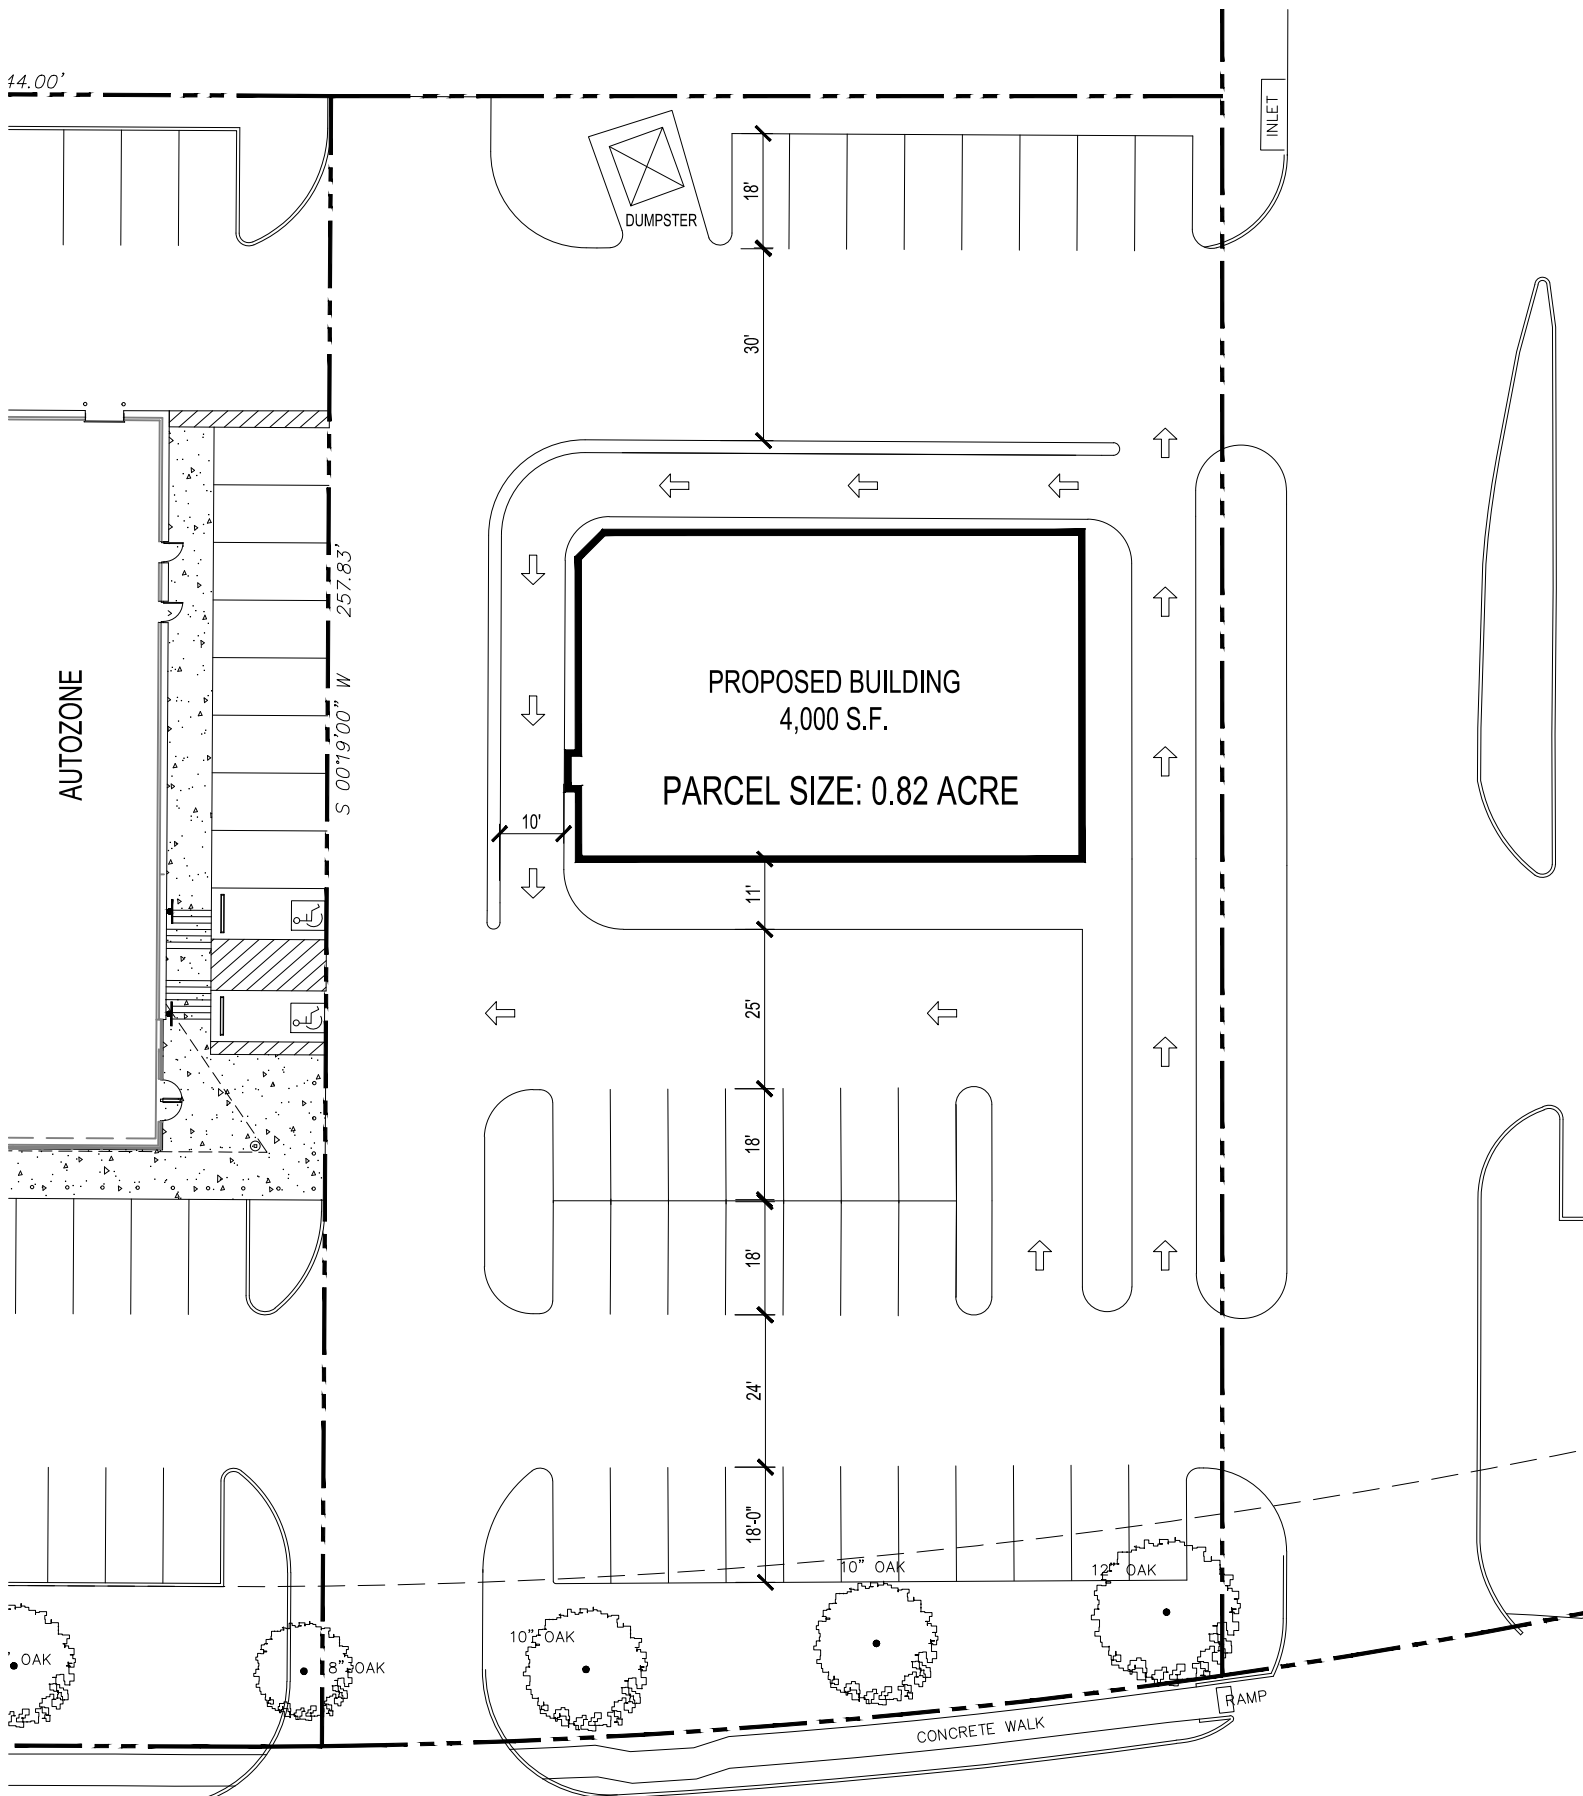

14.00'

PROPOSED BUILDING  
4,000 S.F.  
PARCEL SIZE: 0.82 ACRE

# PIONEER PLAZA

Revised: 8/28/21