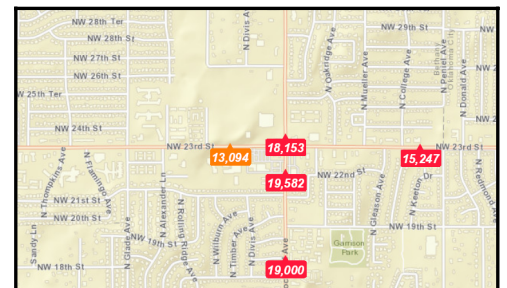

7140 NW 23rd St, Bethany, Oklahoma, 73008 2  
 7140 NW 23rd St, Bethany, Oklahoma, 73008  
 Rings: 1, 3, 5 mile radii

Prepared by Esri  
 Latitude: 35.49328  
 Longitude: -97.63826

- Average Daily Traffic Volume**
- ▲ Up to 6,000 vehicles per day
  - ▲ 6,001 - 15,000
  - ▲ 15,001 - 30,000
  - ▲ 30,001 - 50,000
  - ▲ 50,001 - 100,000
  - ▲ More than 100,000 per day