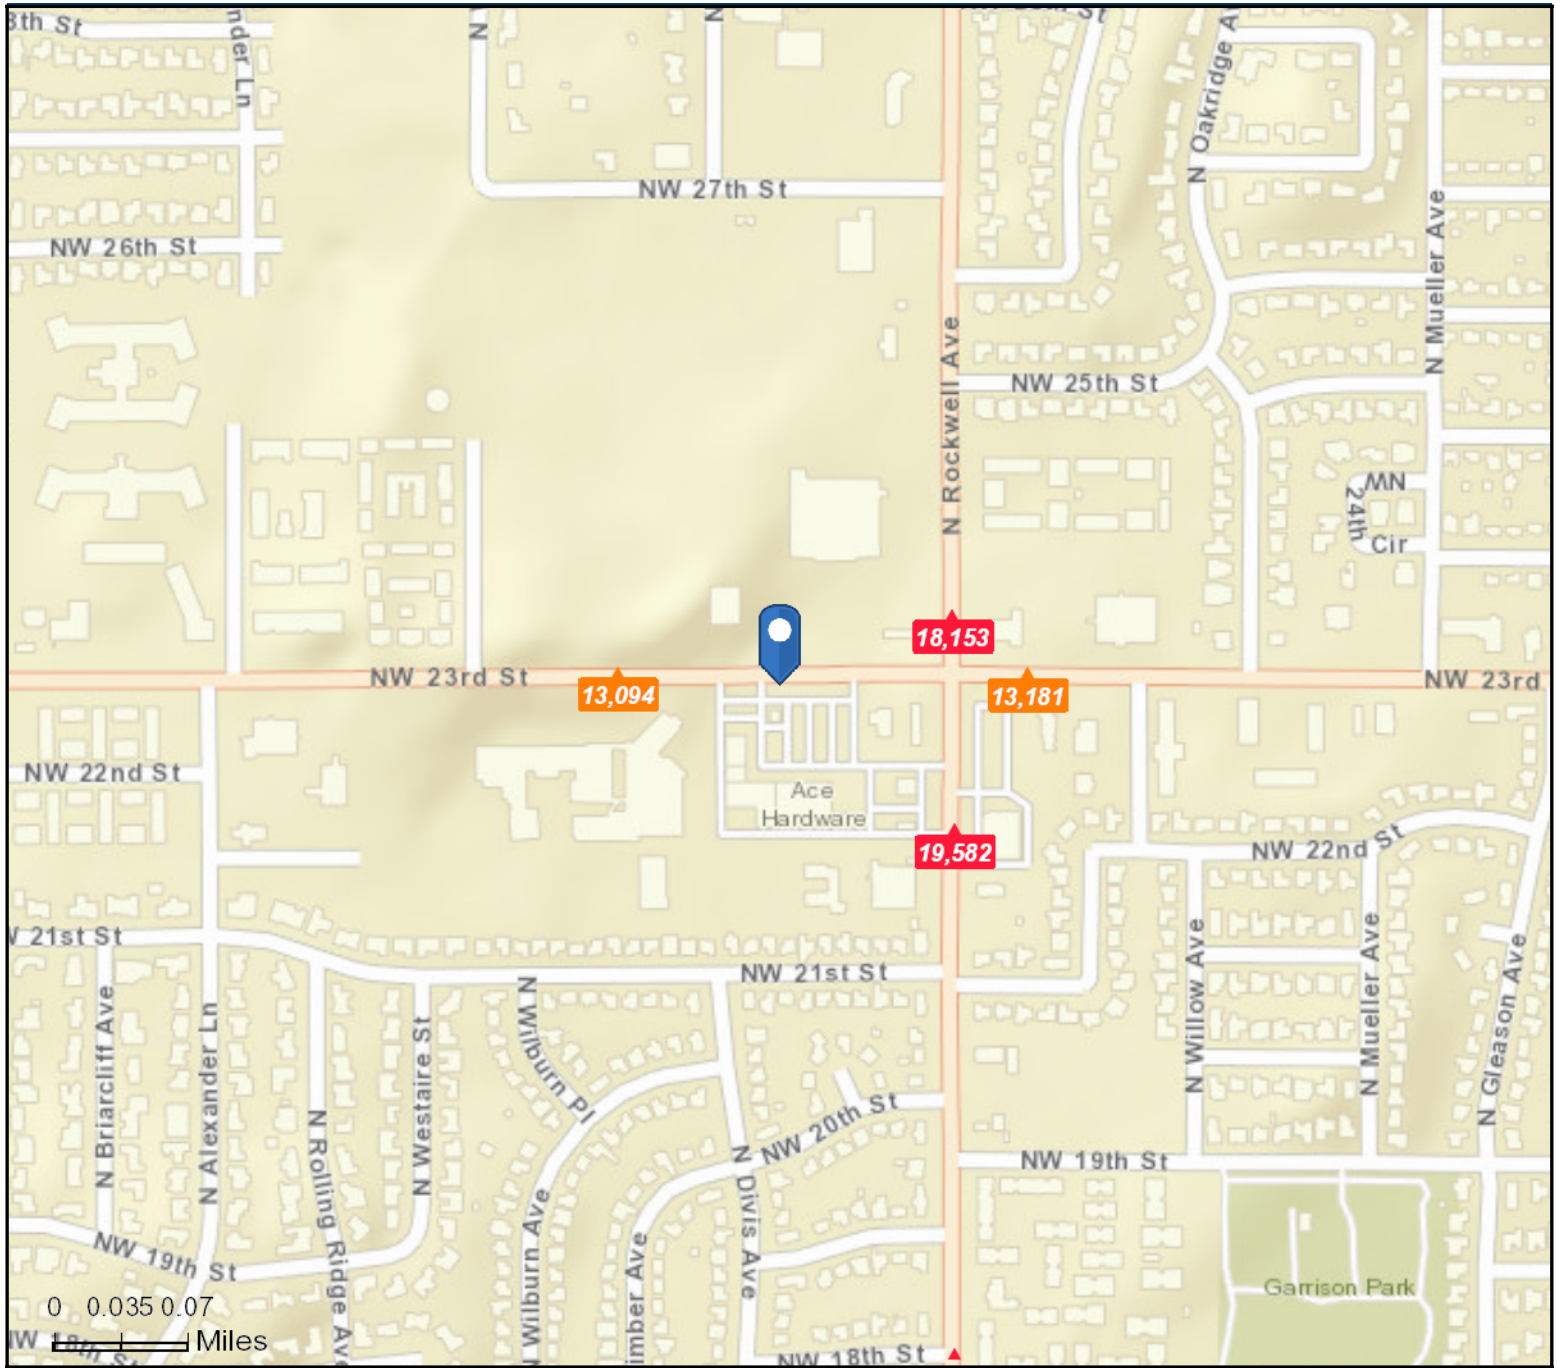

7140 NW 23rd St, Bethany, Oklahoma, 73008 2  
 7140 NW 23rd St, Bethany, Oklahoma, 73008  
 Rings: 1, 3, 5 mile radii

Prepared by Esri  
 Latitude: 35.49328  
 Longitude: -97.63826

- Average Daily Traffic Volume**
- ▲ Up to 6,000 vehicles per day
  - ▲ 6,001 - 15,000
  - ▲ 15,001 - 30,000
  - ▲ 30,001 - 50,000
  - ▲ 50,001 - 100,000
  - ▲ More than 100,000 per day