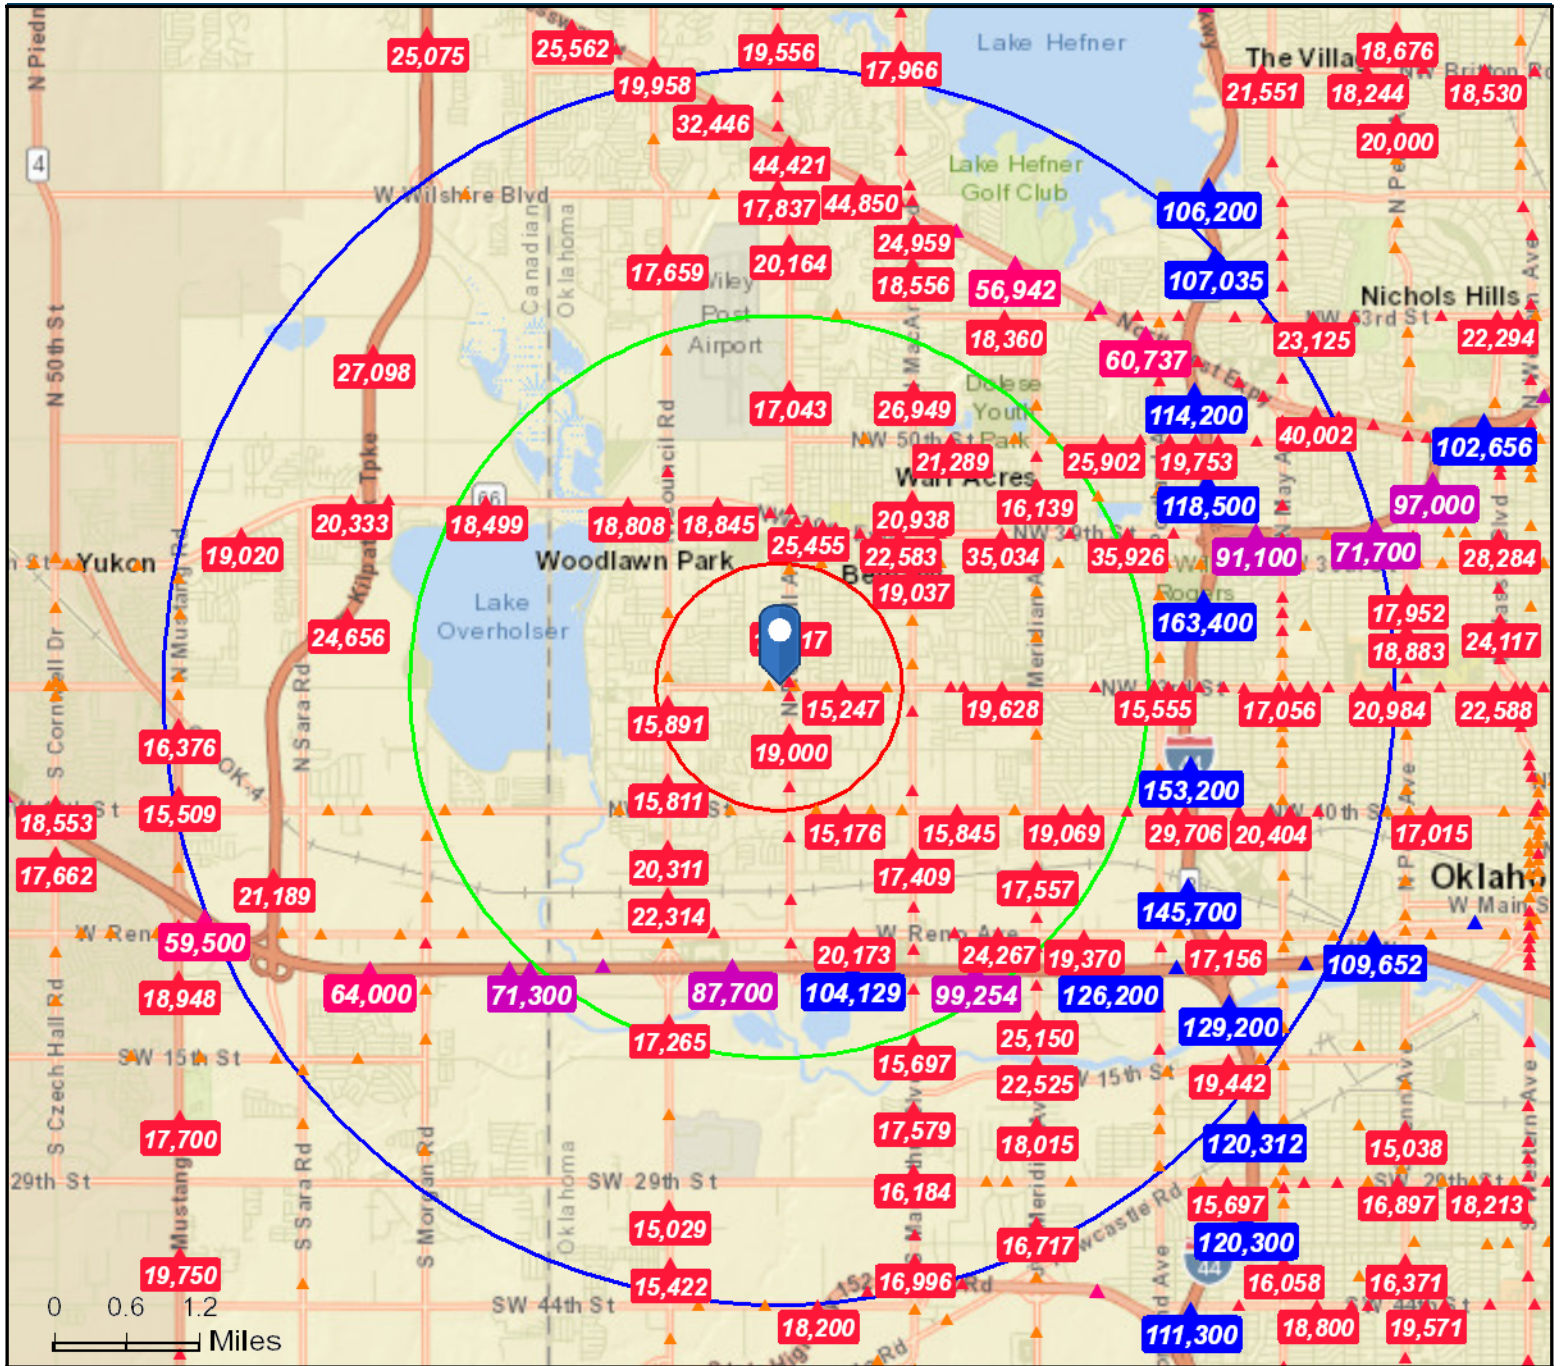

7140 NW 23rd St, Bethany, Oklahoma, 73008 2  
 7140 NW 23rd St, Bethany, Oklahoma, 73008  
 Rings: 1, 3, 5 mile radii

Prepared by Esri  
 Latitude: 35.49328  
 Longitude: -97.63826

- Average Daily Traffic Volume**
- ▲ Up to 6,000 vehicles per day
  - ▲ 6,001 - 15,000
  - ▲ 15,001 - 30,000
  - ▲ 30,001 - 50,000
  - ▲ 50,001 - 100,000
  - ▲ More than 100,000 per day

Source: ©2017 Kalibrate Technologies

June 05, 2018